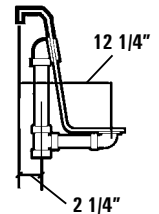

Rough-In Plumbing Measurements